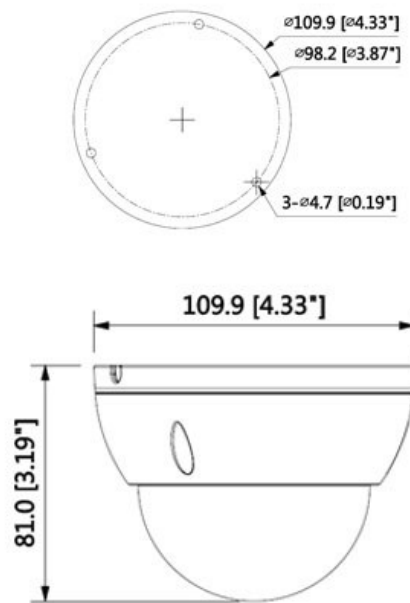

# CP- UNC-VD41L3-VMD

4 MP Full HD WDR IR Vandal Dome Camera - 30Mtr.

## Main Features

- 1/3" 4Megapixel PS CMOS Image Sensor
- 25/30fps@4M(2688x1520)
- H.265 and H.264 Triple - stream encoding
- WDR(120dB), Day/Night (ICR), 3DNR, AWB, AGC, BLC
- 3.6mm fixed lens (2.8mm, 6mm optional)
- IR Range of 30 Mtrs, IP67, IK10, PoE, SD Card
- Mobile Software: iCMOB, gCMOB
- CMS Software: KVMS Pro, vOptimus Pro

## 4 MP Full HD WDR IR Vandal Dome Camera - 30Mtr.

## Specification

-30°C~+60°C, Less than 95% RH  
DC12V, PoE (802.3af)  
Max 5W  
IP67 & IK10  
Φ109.9mm × 81mm (4.33"×3.19")  
0.41kg (0.91lb)